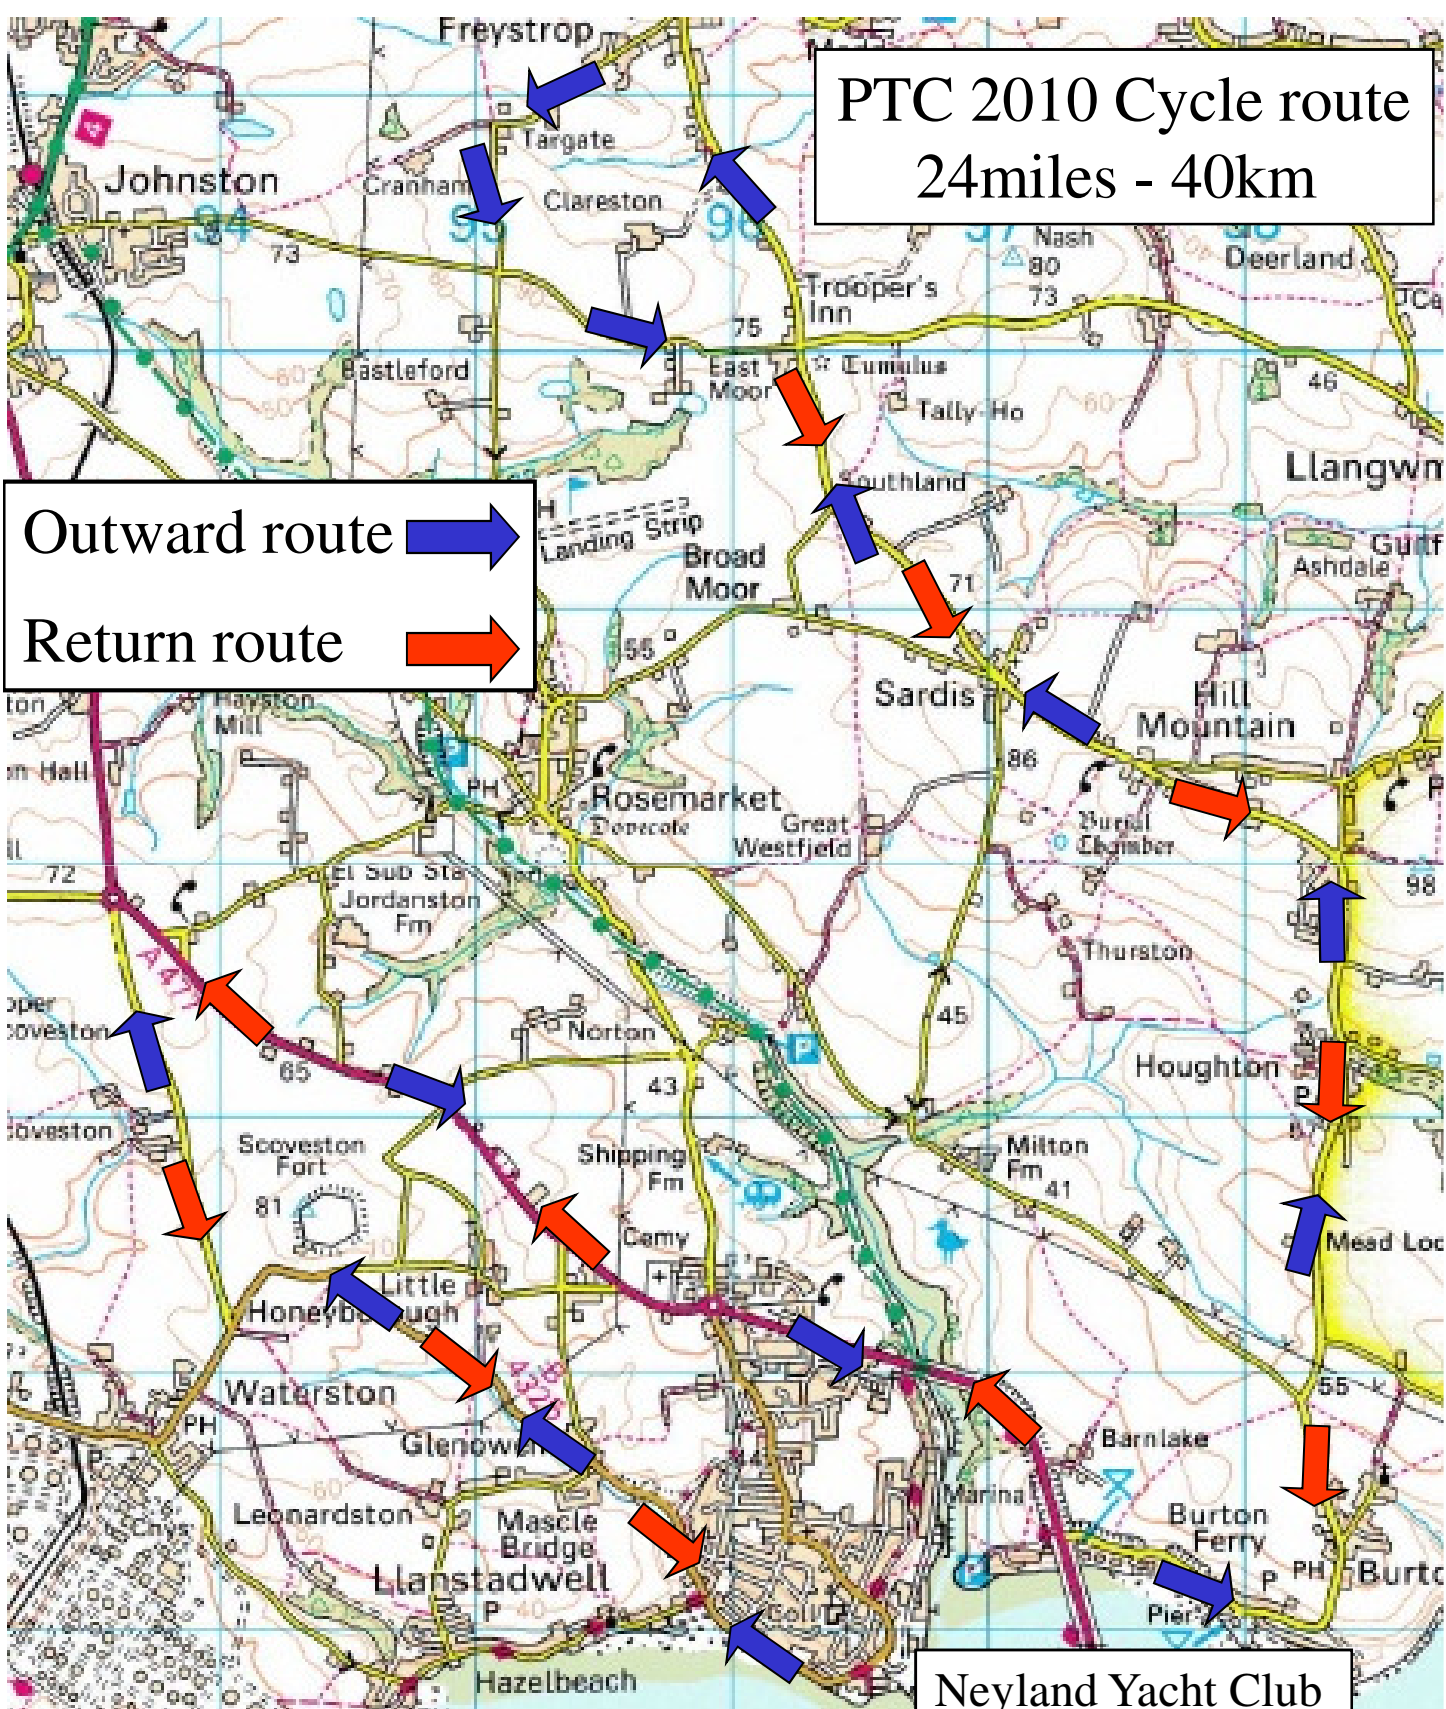

PTC 2010 Cycle route  
24miles - 40km

Outward route   
Return route 

Neyland Yacht Club  
Start & Finish